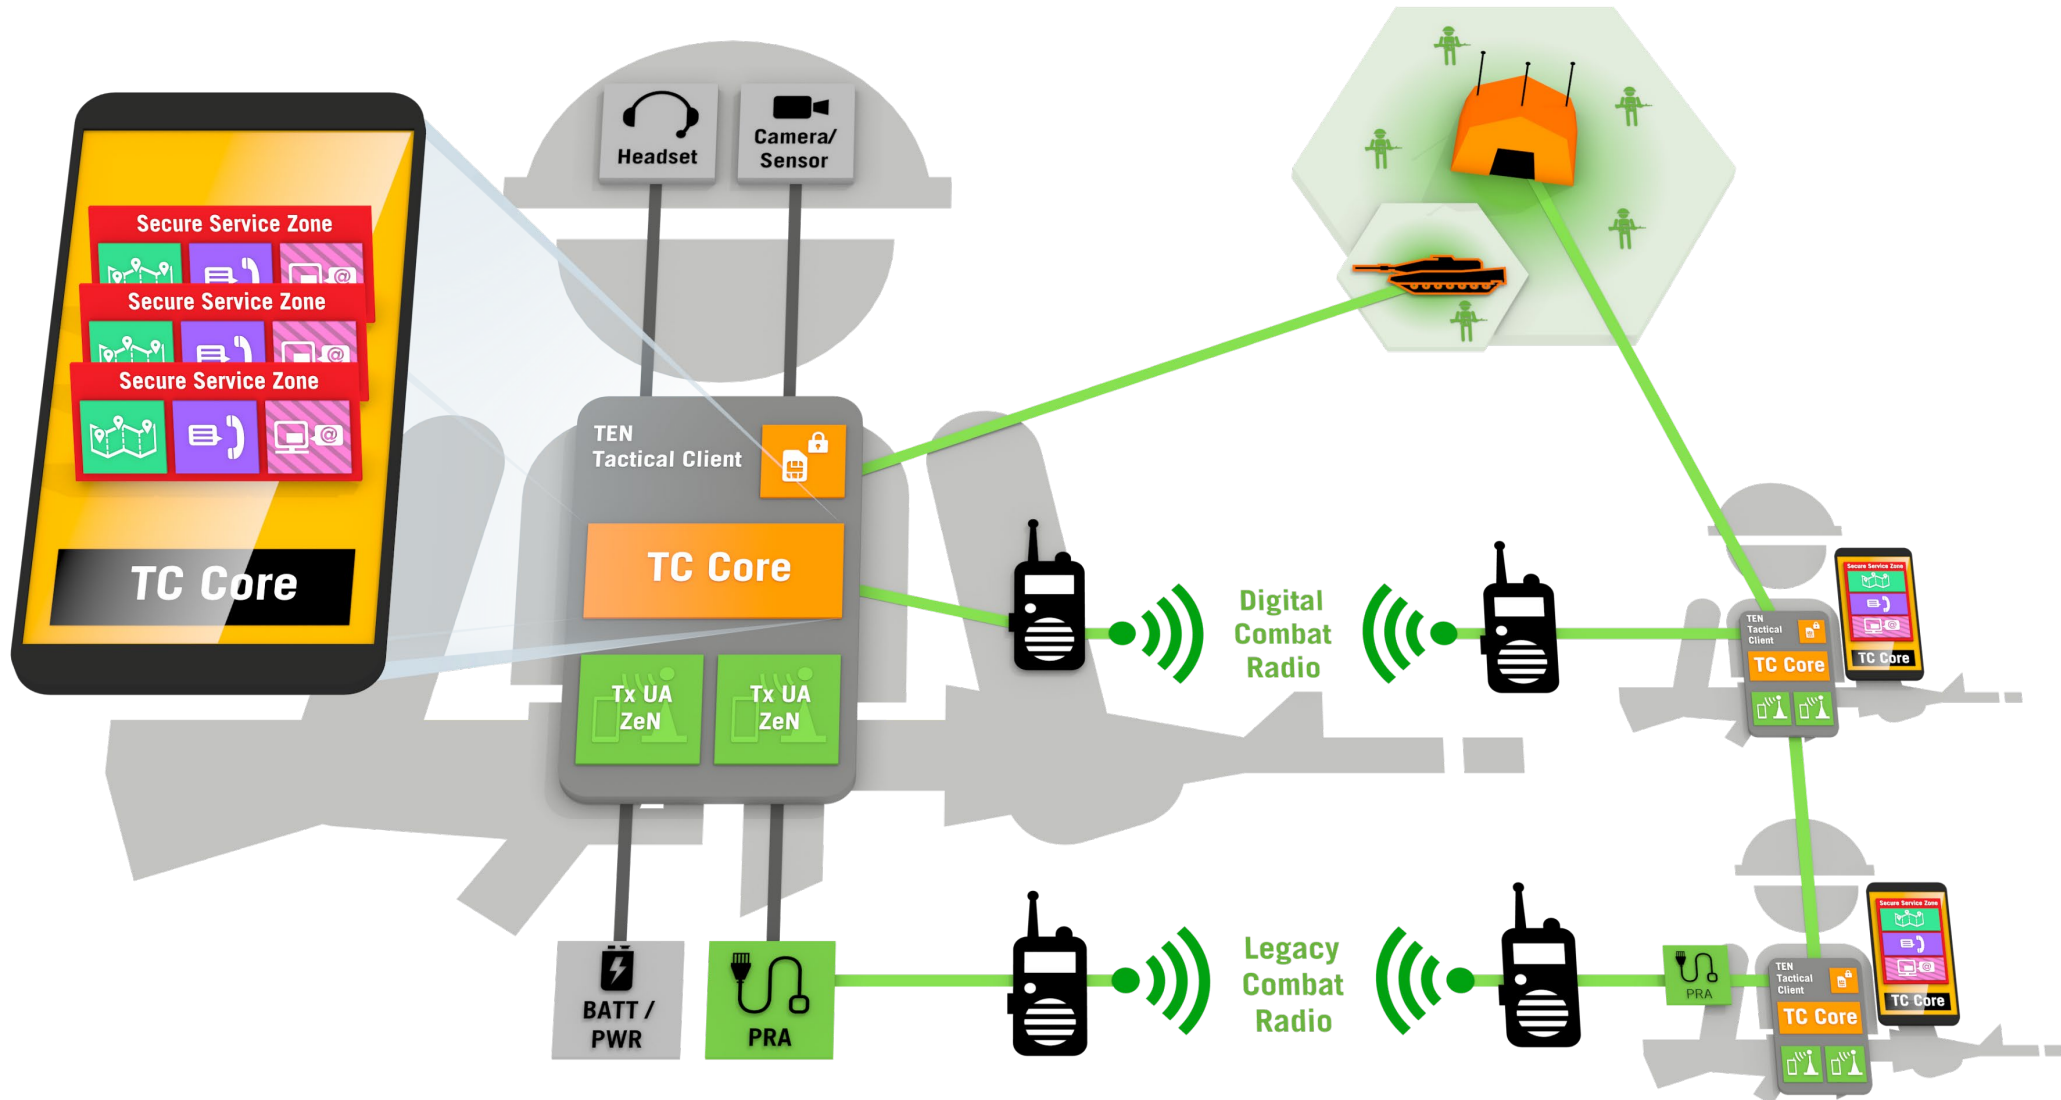

# TACTICAL EDGE NETWORKING

# 1: Universal Enduser Interface

## 2: Edge Services

# 4: IP based – network oriented