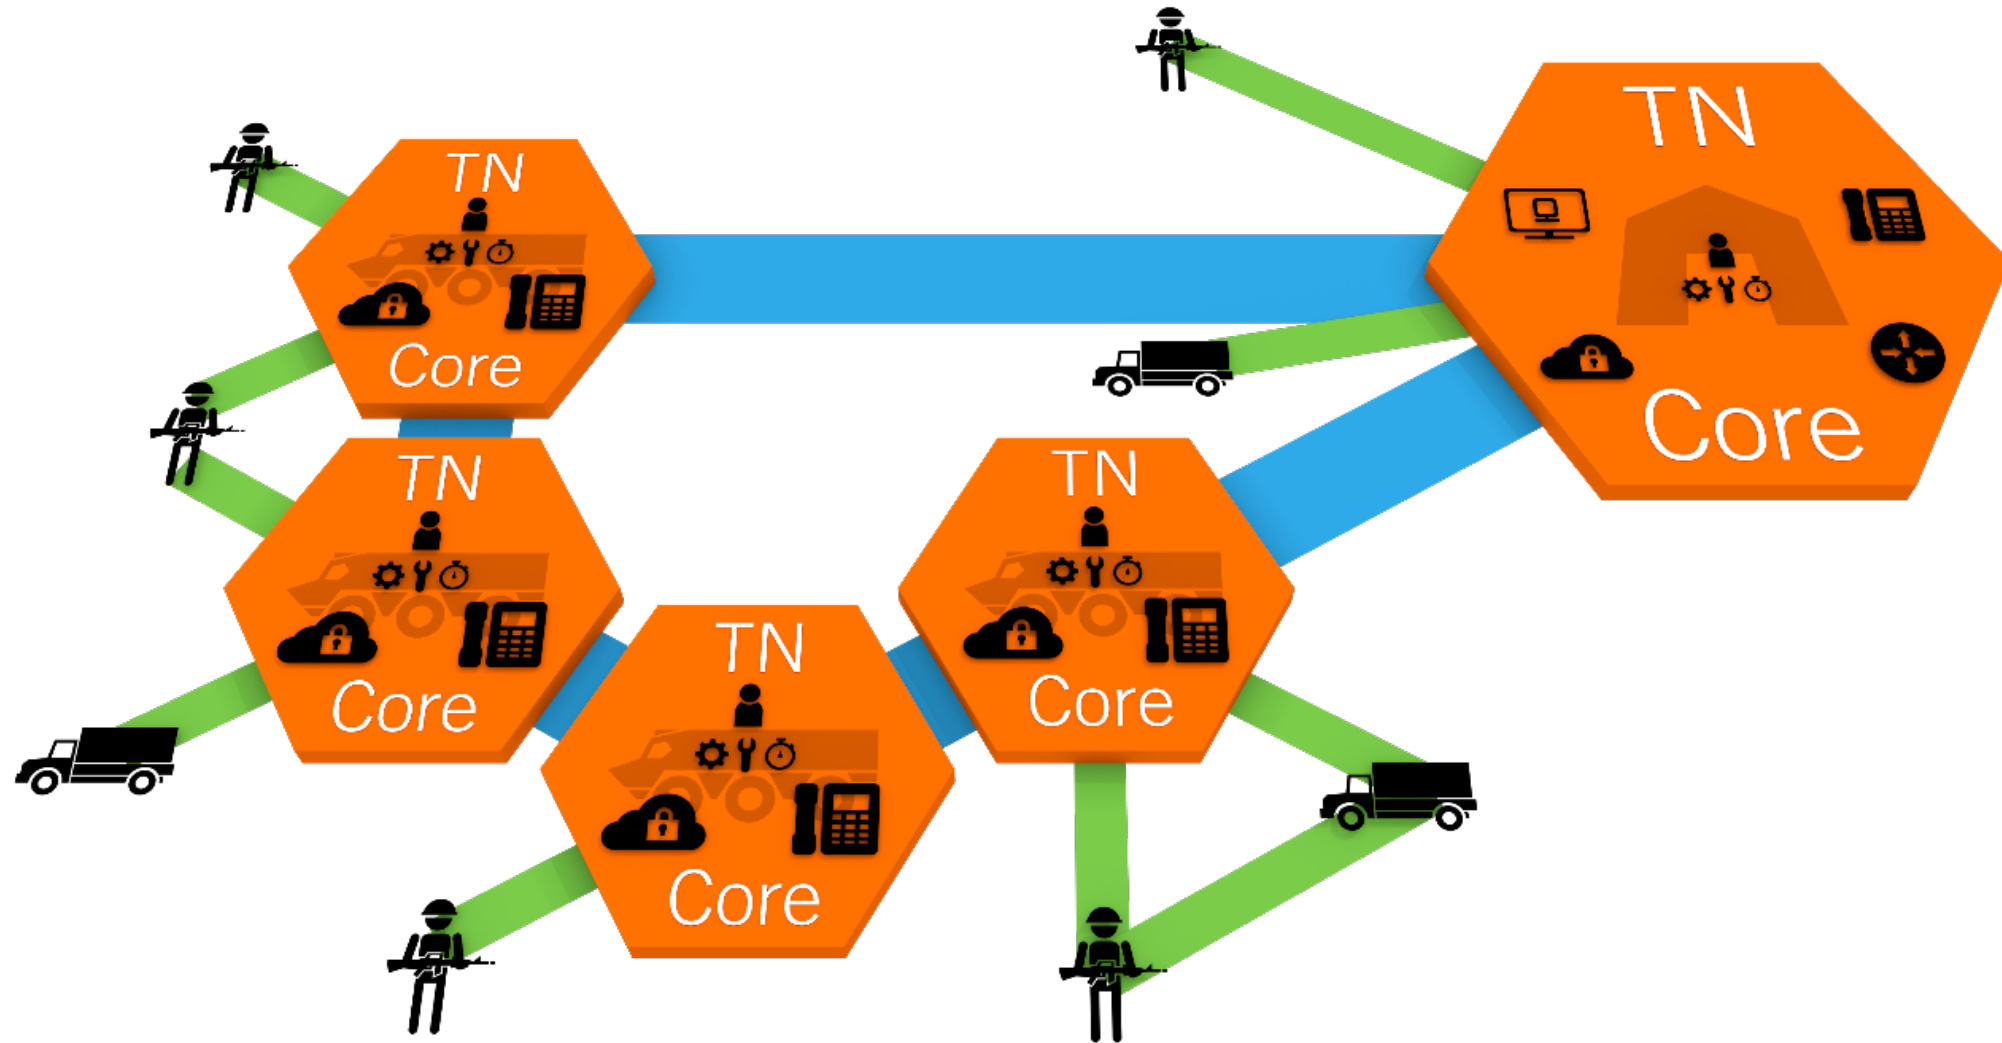

**TREN**  
*by D-LBO*

SYSTEM  
CONCEPT

Timo Haas, May 2019

# TACTICAL EDGE NETWORKING

## 2: Edge Services

# 4: IP based – network oriented